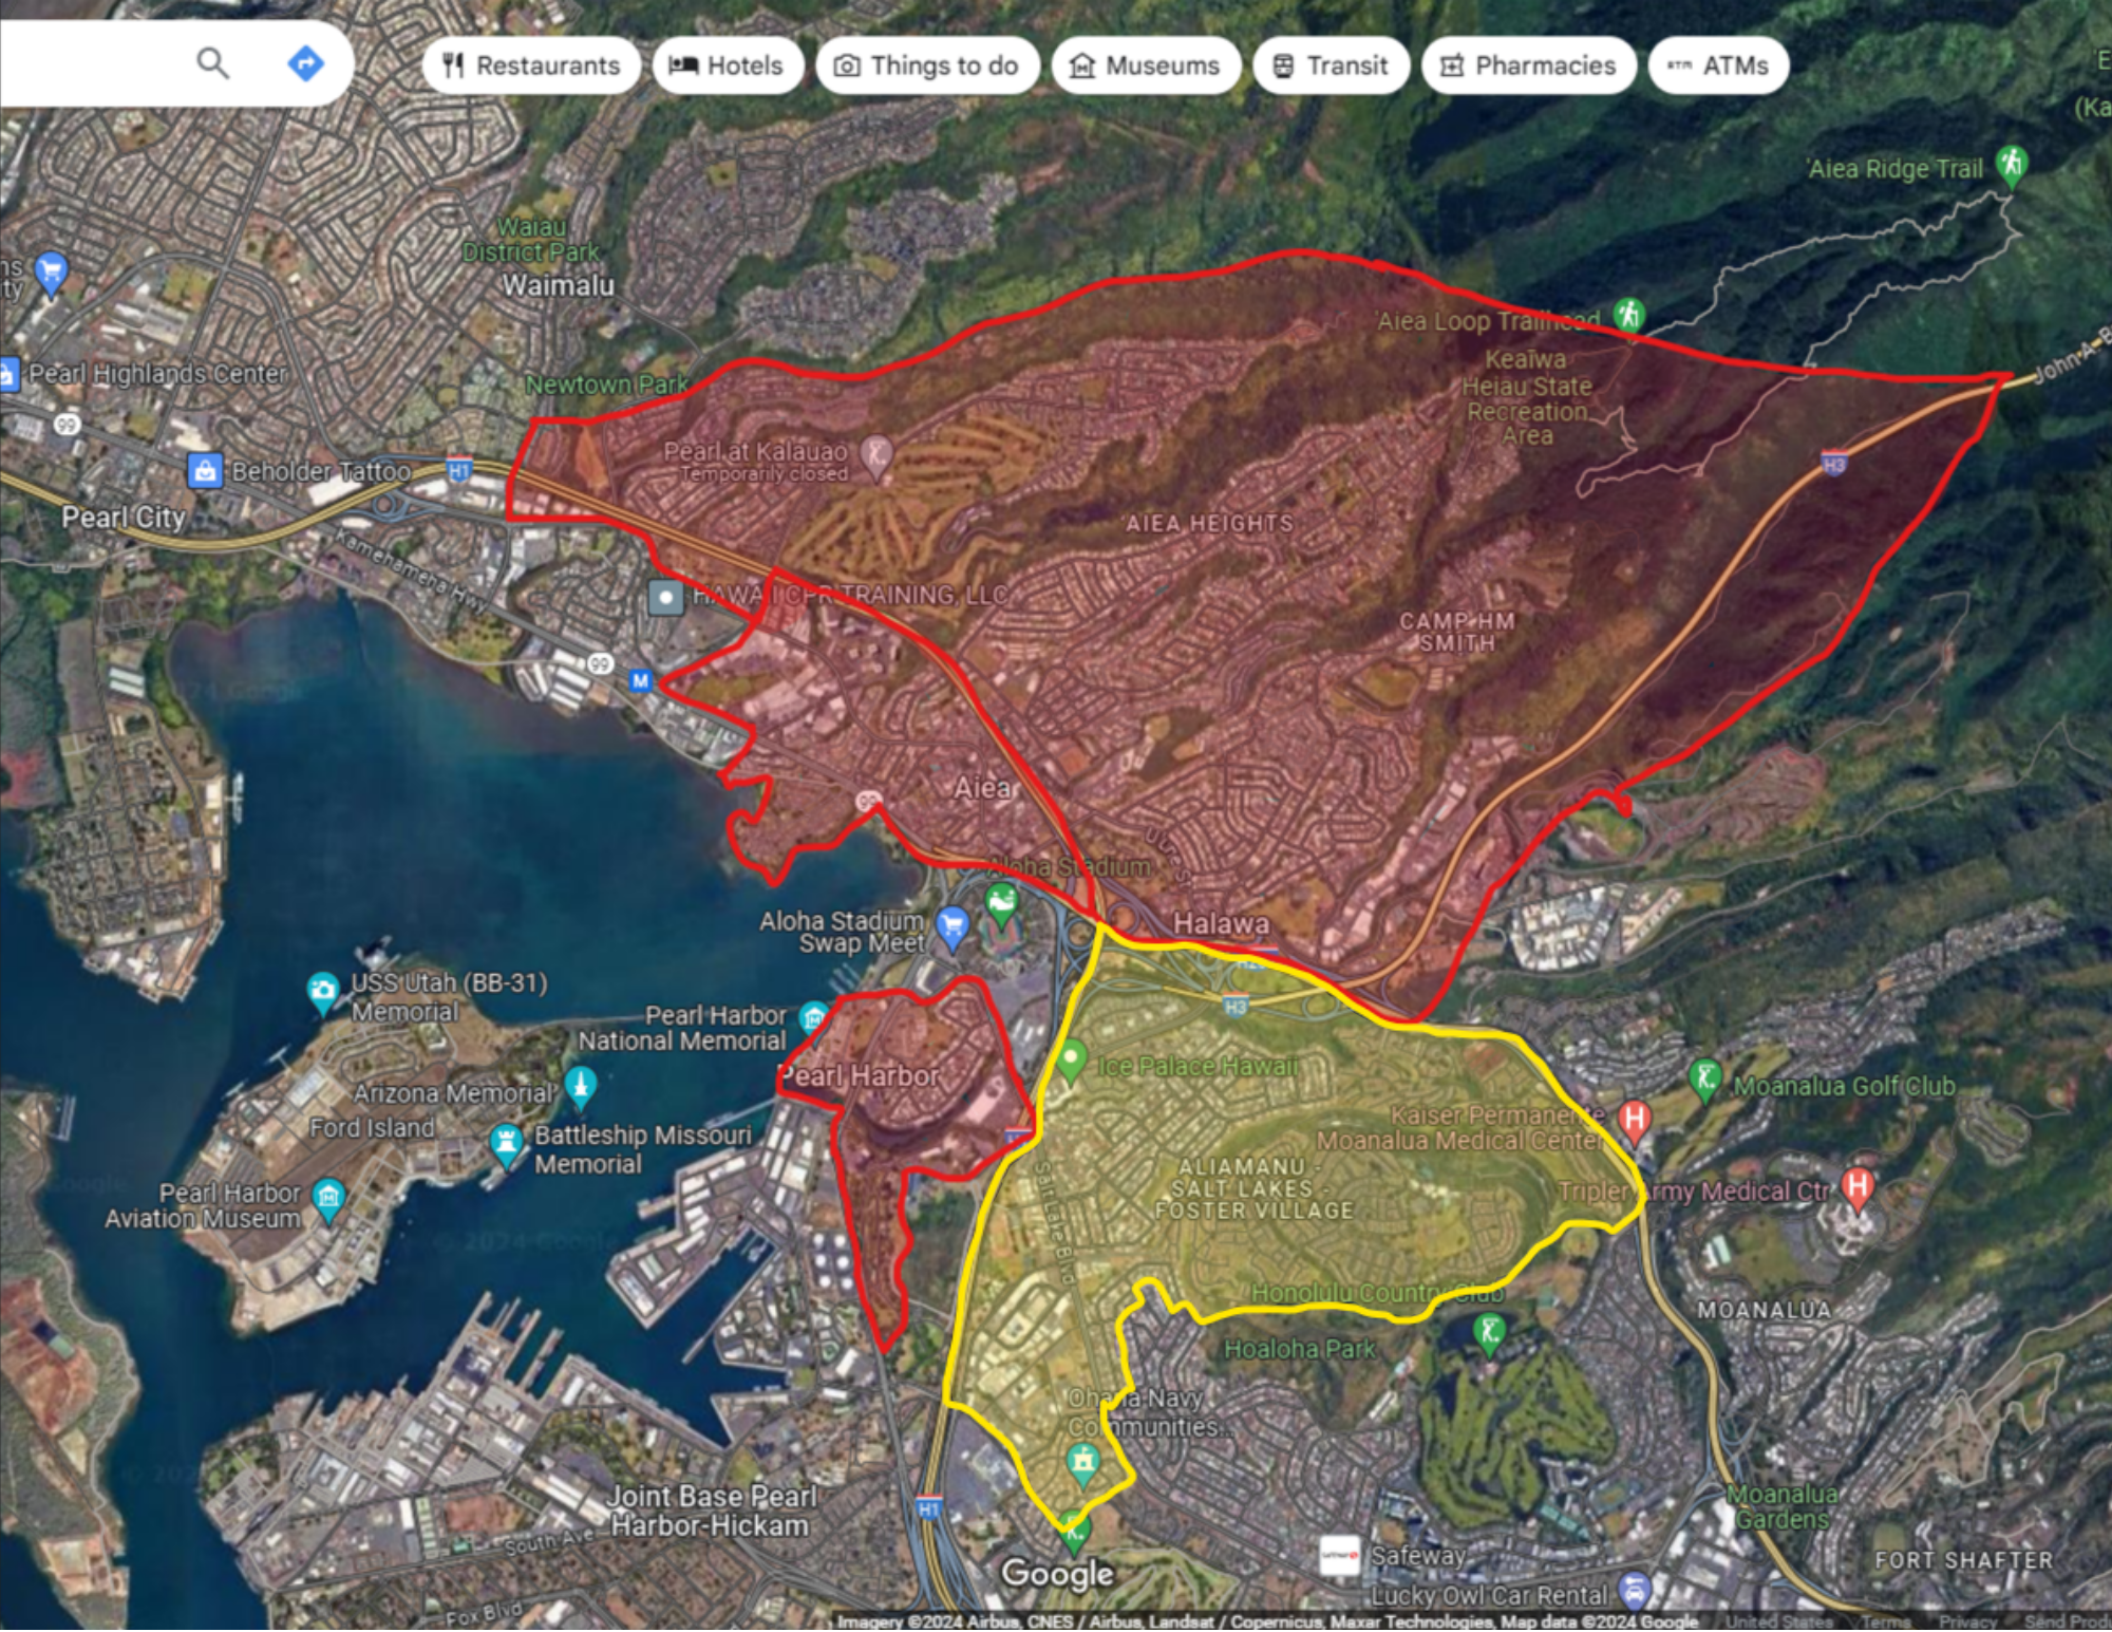

Restaurants

Hotels

Things to do

Museums

Transit

Pharmacies

ATMs

Waiuku District Park
Waimalu

Halawa

Aloha Stadium Swap Meet

USS Utah (BB-31) Memorial

Pearl Harbor National Memorial

Arizona Memorial

Ford Island

Battleship Missouri Memorial

Pearl Harbor Aviation Museum

Ohana Navy Communities

Moanalua Gardens

Joint Base Pearl Harbor-Hickam

Google

Safeway

Lucky Owl Car Rental

FORT SHAFTER