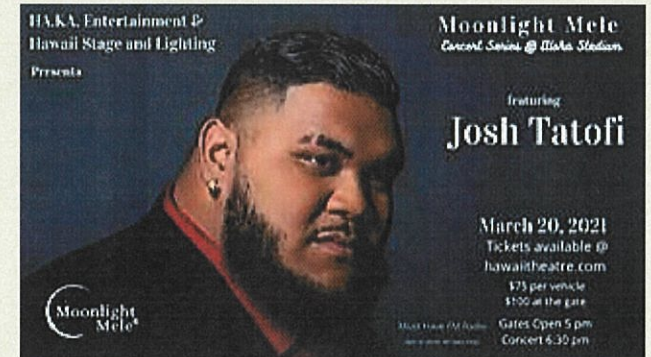

March 2021 Moonlight Mele Drive-In Concert

**PRESENTED BY HA.KA. ENTERTAINMENT AND
HAWAII STAGE & LIGHTING RENTALS**
March 20, 2021
6:30pm

Island music to life under the stars in the safety of
your own vehicle.

Featuring:
Josh Tatofi
Pure Heart
Rebel Souljah
Halau Na Mamo O Pu'uanahulu