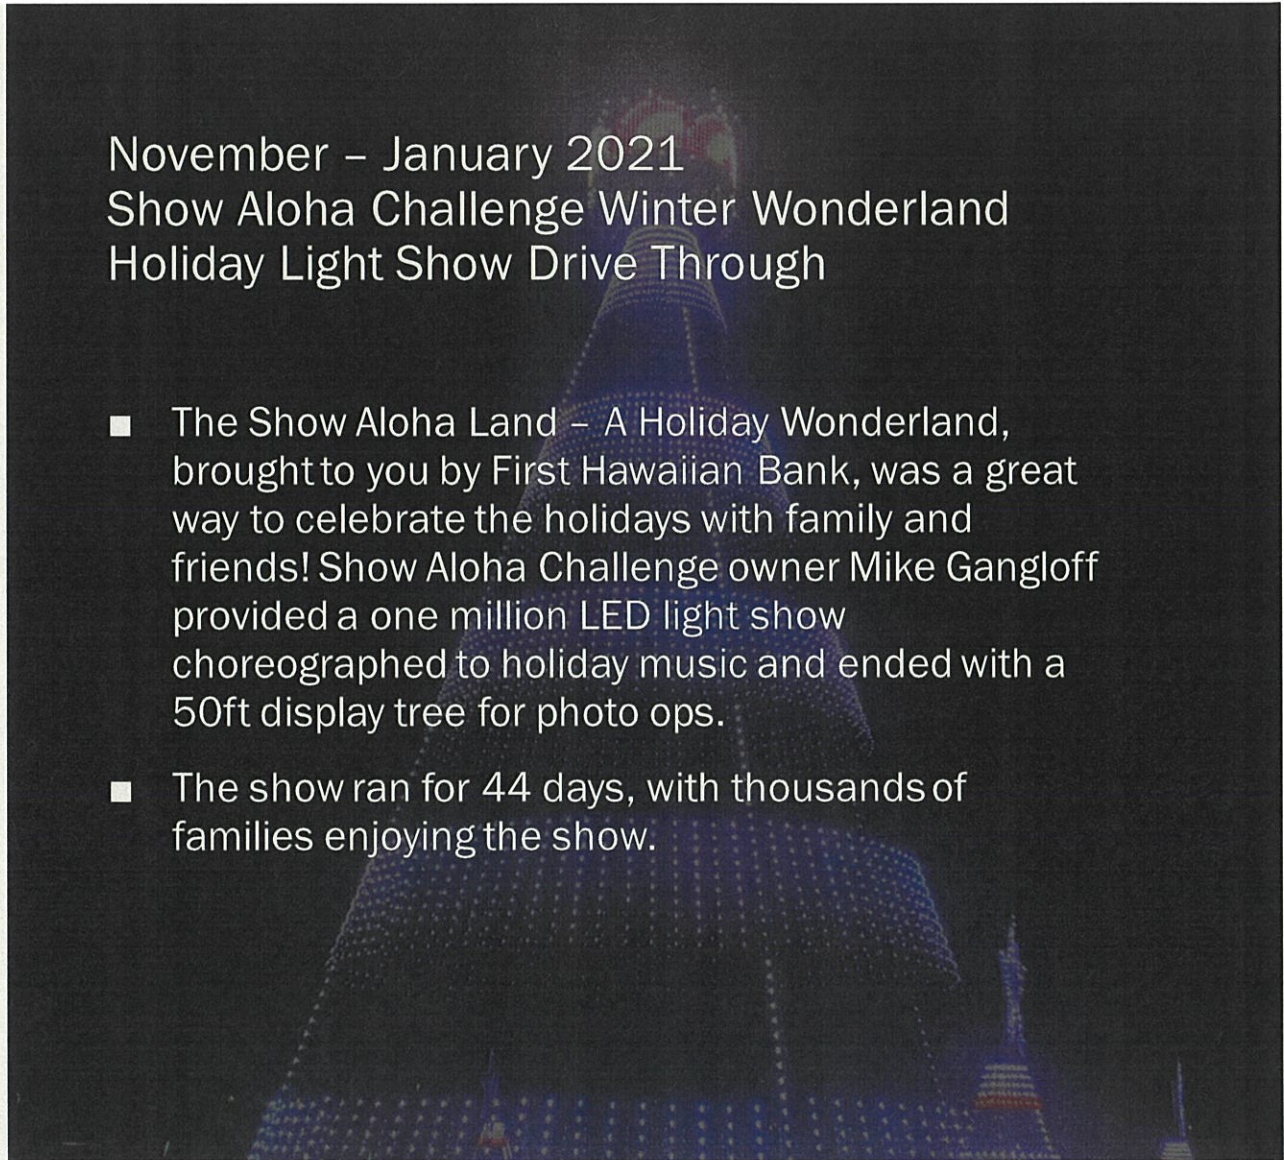

SEPTEMBER 2020

COVID-19 TESTING SITE
Sept 2, 4-11, 14

October 2020 Habilitat Haunted Drive Through

- **HABILITAT** presents the first ever Drive-Through Haunted House Friday, October 9 - Saturday, October 31 (Thursday-Sunday)
- **Dead End: The Asylum** featured 6 terrifying interactive scenes and an outdoor drive-through horror like nothing seen before.
- **SOLD OUT ALMOST IMMEDIATELY**
- \$65 per car

October 2020 Trick or Treat Halloween Drive Through

*Presented by Hawaiian Financial Federal
Credit Union*

SATURDAY, OCTOBER 31

5:00pm - 10:00pm

Aloha Stadium hosted a 100% contactless Halloween drive-thru trick or treating event featuring over 30 of Hawaii's businesses from all around the island. Over 1,800 goody bags and treats were distributed.

November - December 2020 University of Hawaii Football

- November 7 vs New Mexico
- November 21 vs Boise State
- November 28 vs Nevada
- December 5 vs San Jose State
- December 12 vs UNLV

November – January 2021 Show Aloha Challenge Winter Wonderland Holiday Light Show Drive Through

- The Show Aloha Land – A Holiday Wonderland, brought to you by First Hawaiian Bank, was a great way to celebrate the holidays with family and friends! Show Aloha Challenge owner Mike Gangloff provided a one million LED light show choreographed to holiday music and ended with a 50ft display tree for photo ops.
- The show ran for 44 days, with thousands of families enjoying the show.