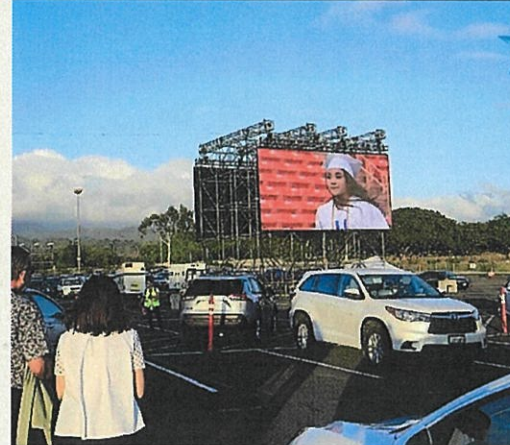

May 2021 Graduations

- Saturday, May 15 – Pearl City High School
- Sunday, May 16 – Mililani High School
- Monday, May 17 – Farrington High School
- Wednesday, May 19 – Aiea High School
- Thursday, May 20 – Waipahu High School
- Friday, May 21 – Moanalua High School
- Saturday, May 22 – Kaiser High School