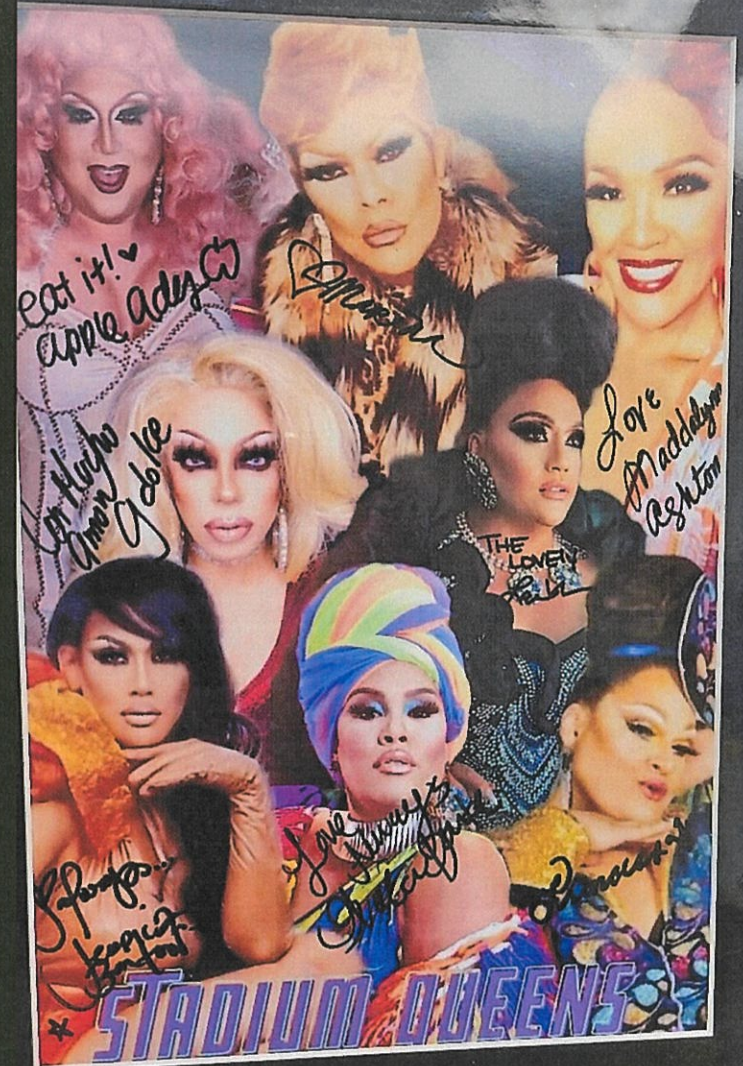

March 2021 Stadium Queens LIVE!

March 26 & 27
7:00pm & 9:30pm
Bus Lot

Featuring many of the island's top "showgirl"
entertainers