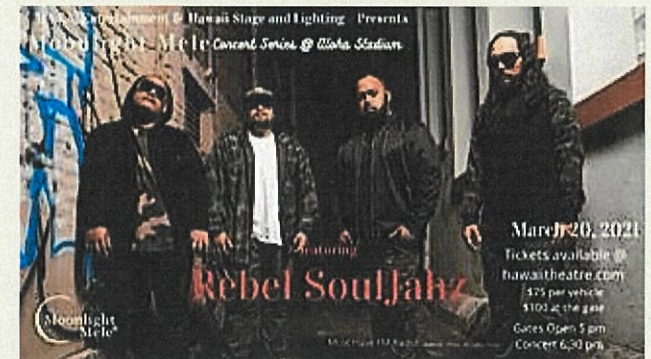

March 2021 Moonlight Mele Drive-In Concert

**PRESENTED BY HA.KA. ENTERTAINMENT AND
HAWAII STAGE & LIGHTING RENTALS**
March 20, 2021
6:30pm

Island music to life under the stars in the safety of
your own vehicle.

Featuring:
Josh Tatofi
Pure Heart
Rebel Souljah
Halau Na Mamo O Pu'uanahulu