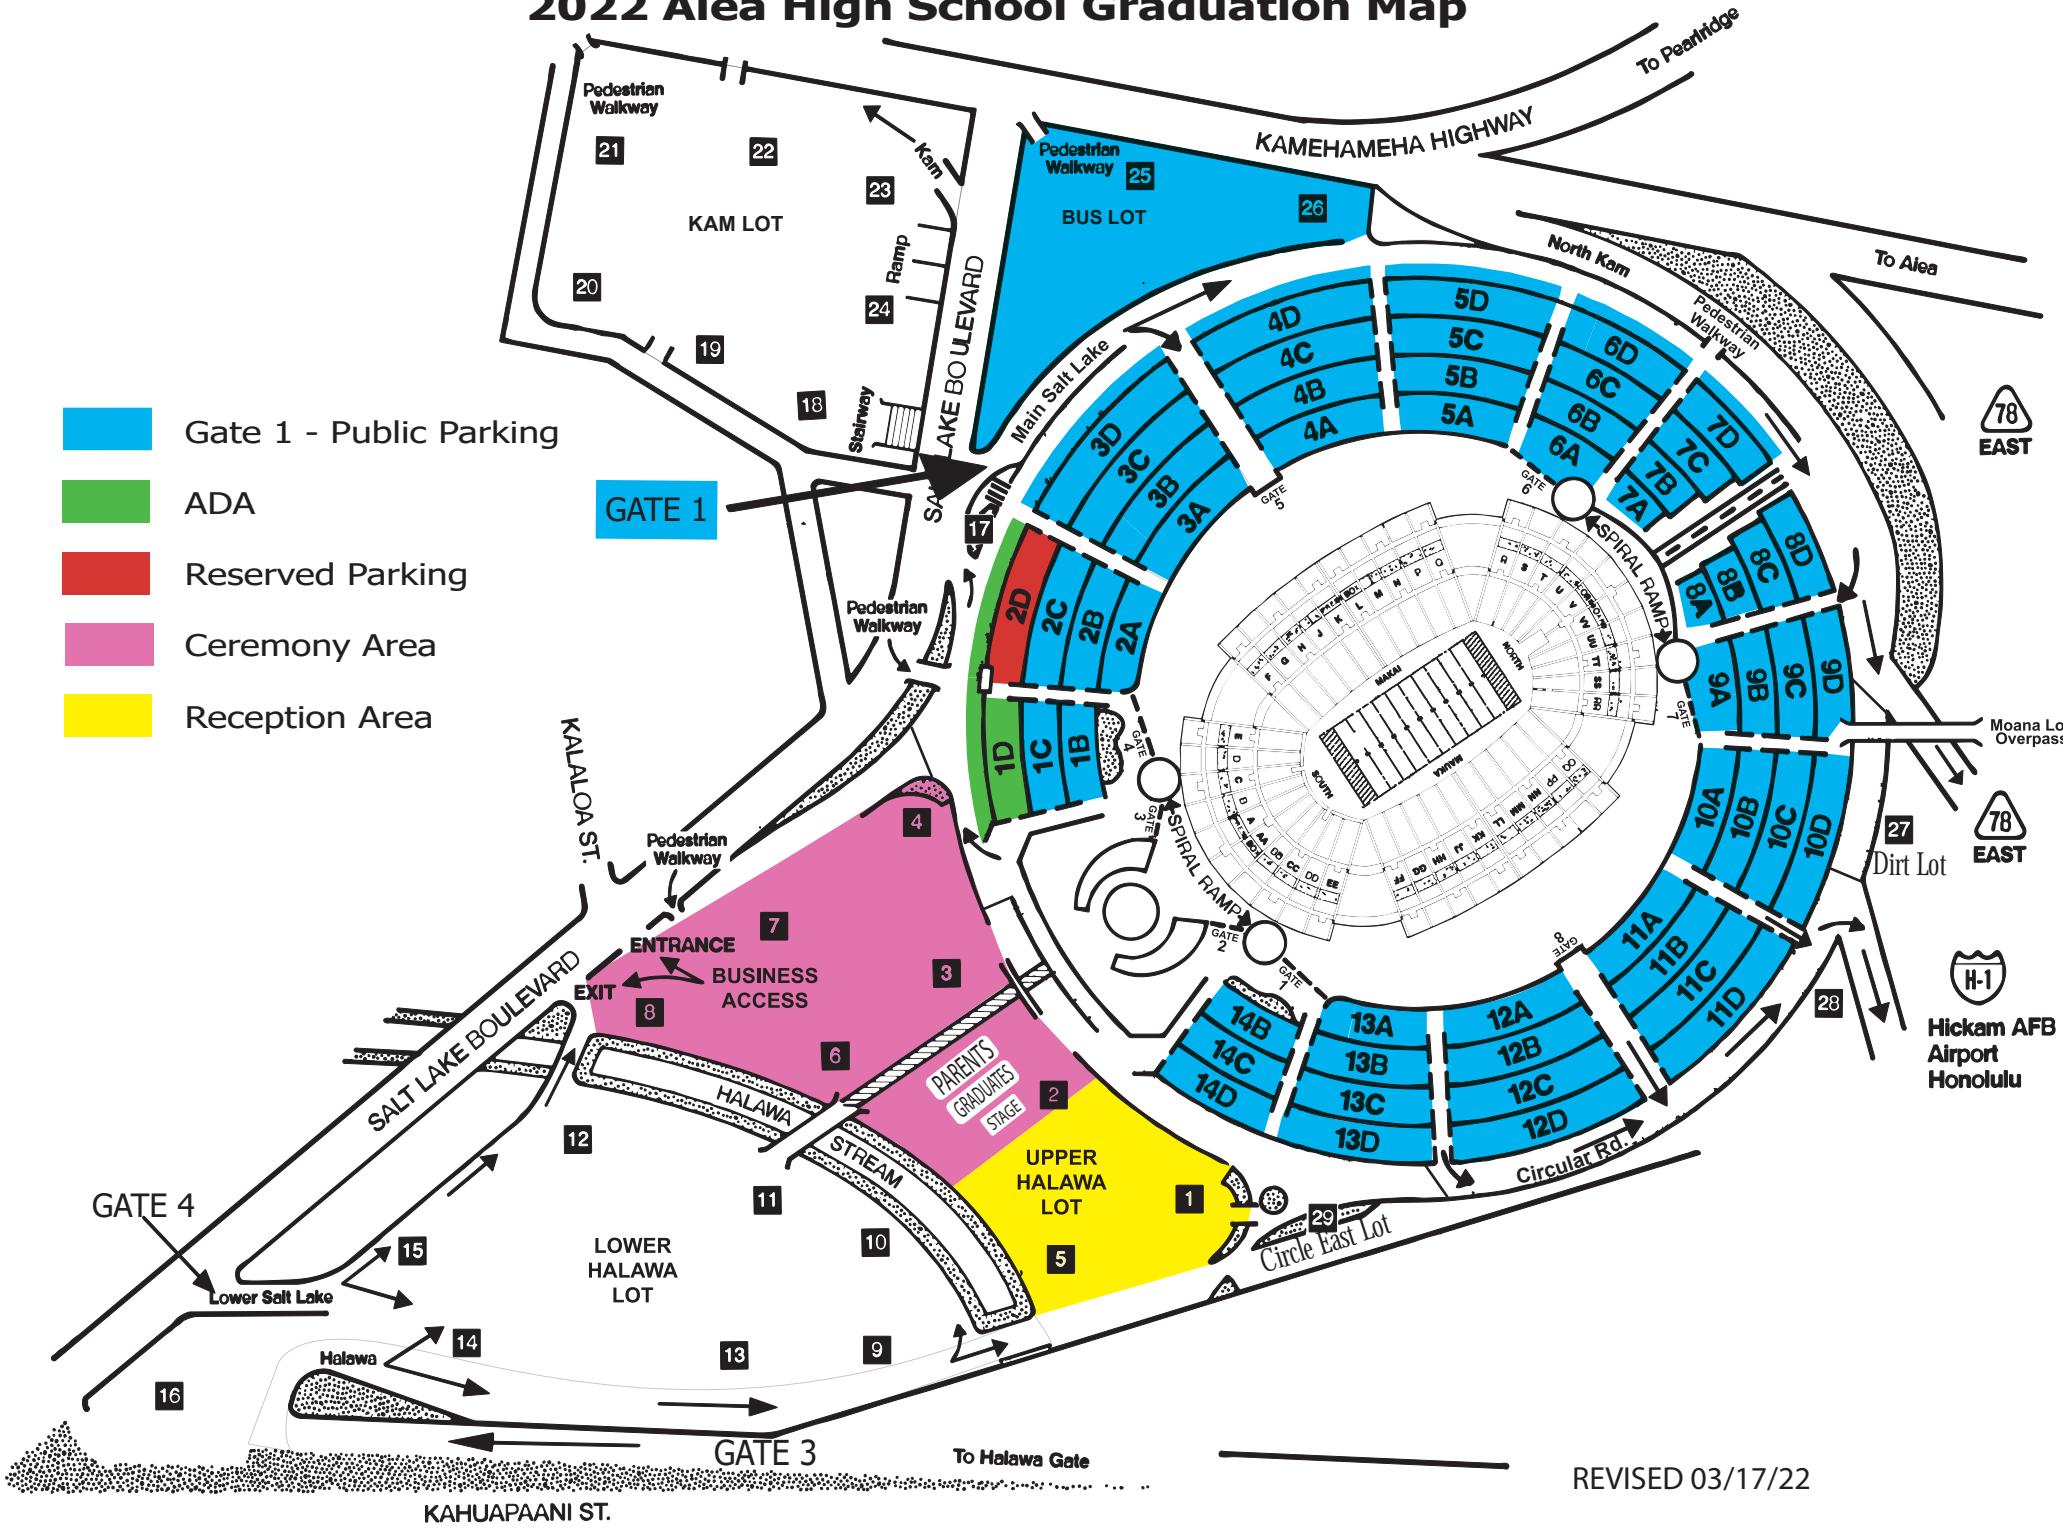

2022 Aiea High School Graduation Map

- Gate 1 - Public Parking
- ADA
- Reserved Parking
- Ceremony Area
- Reception Area

REVISED 03/17/22