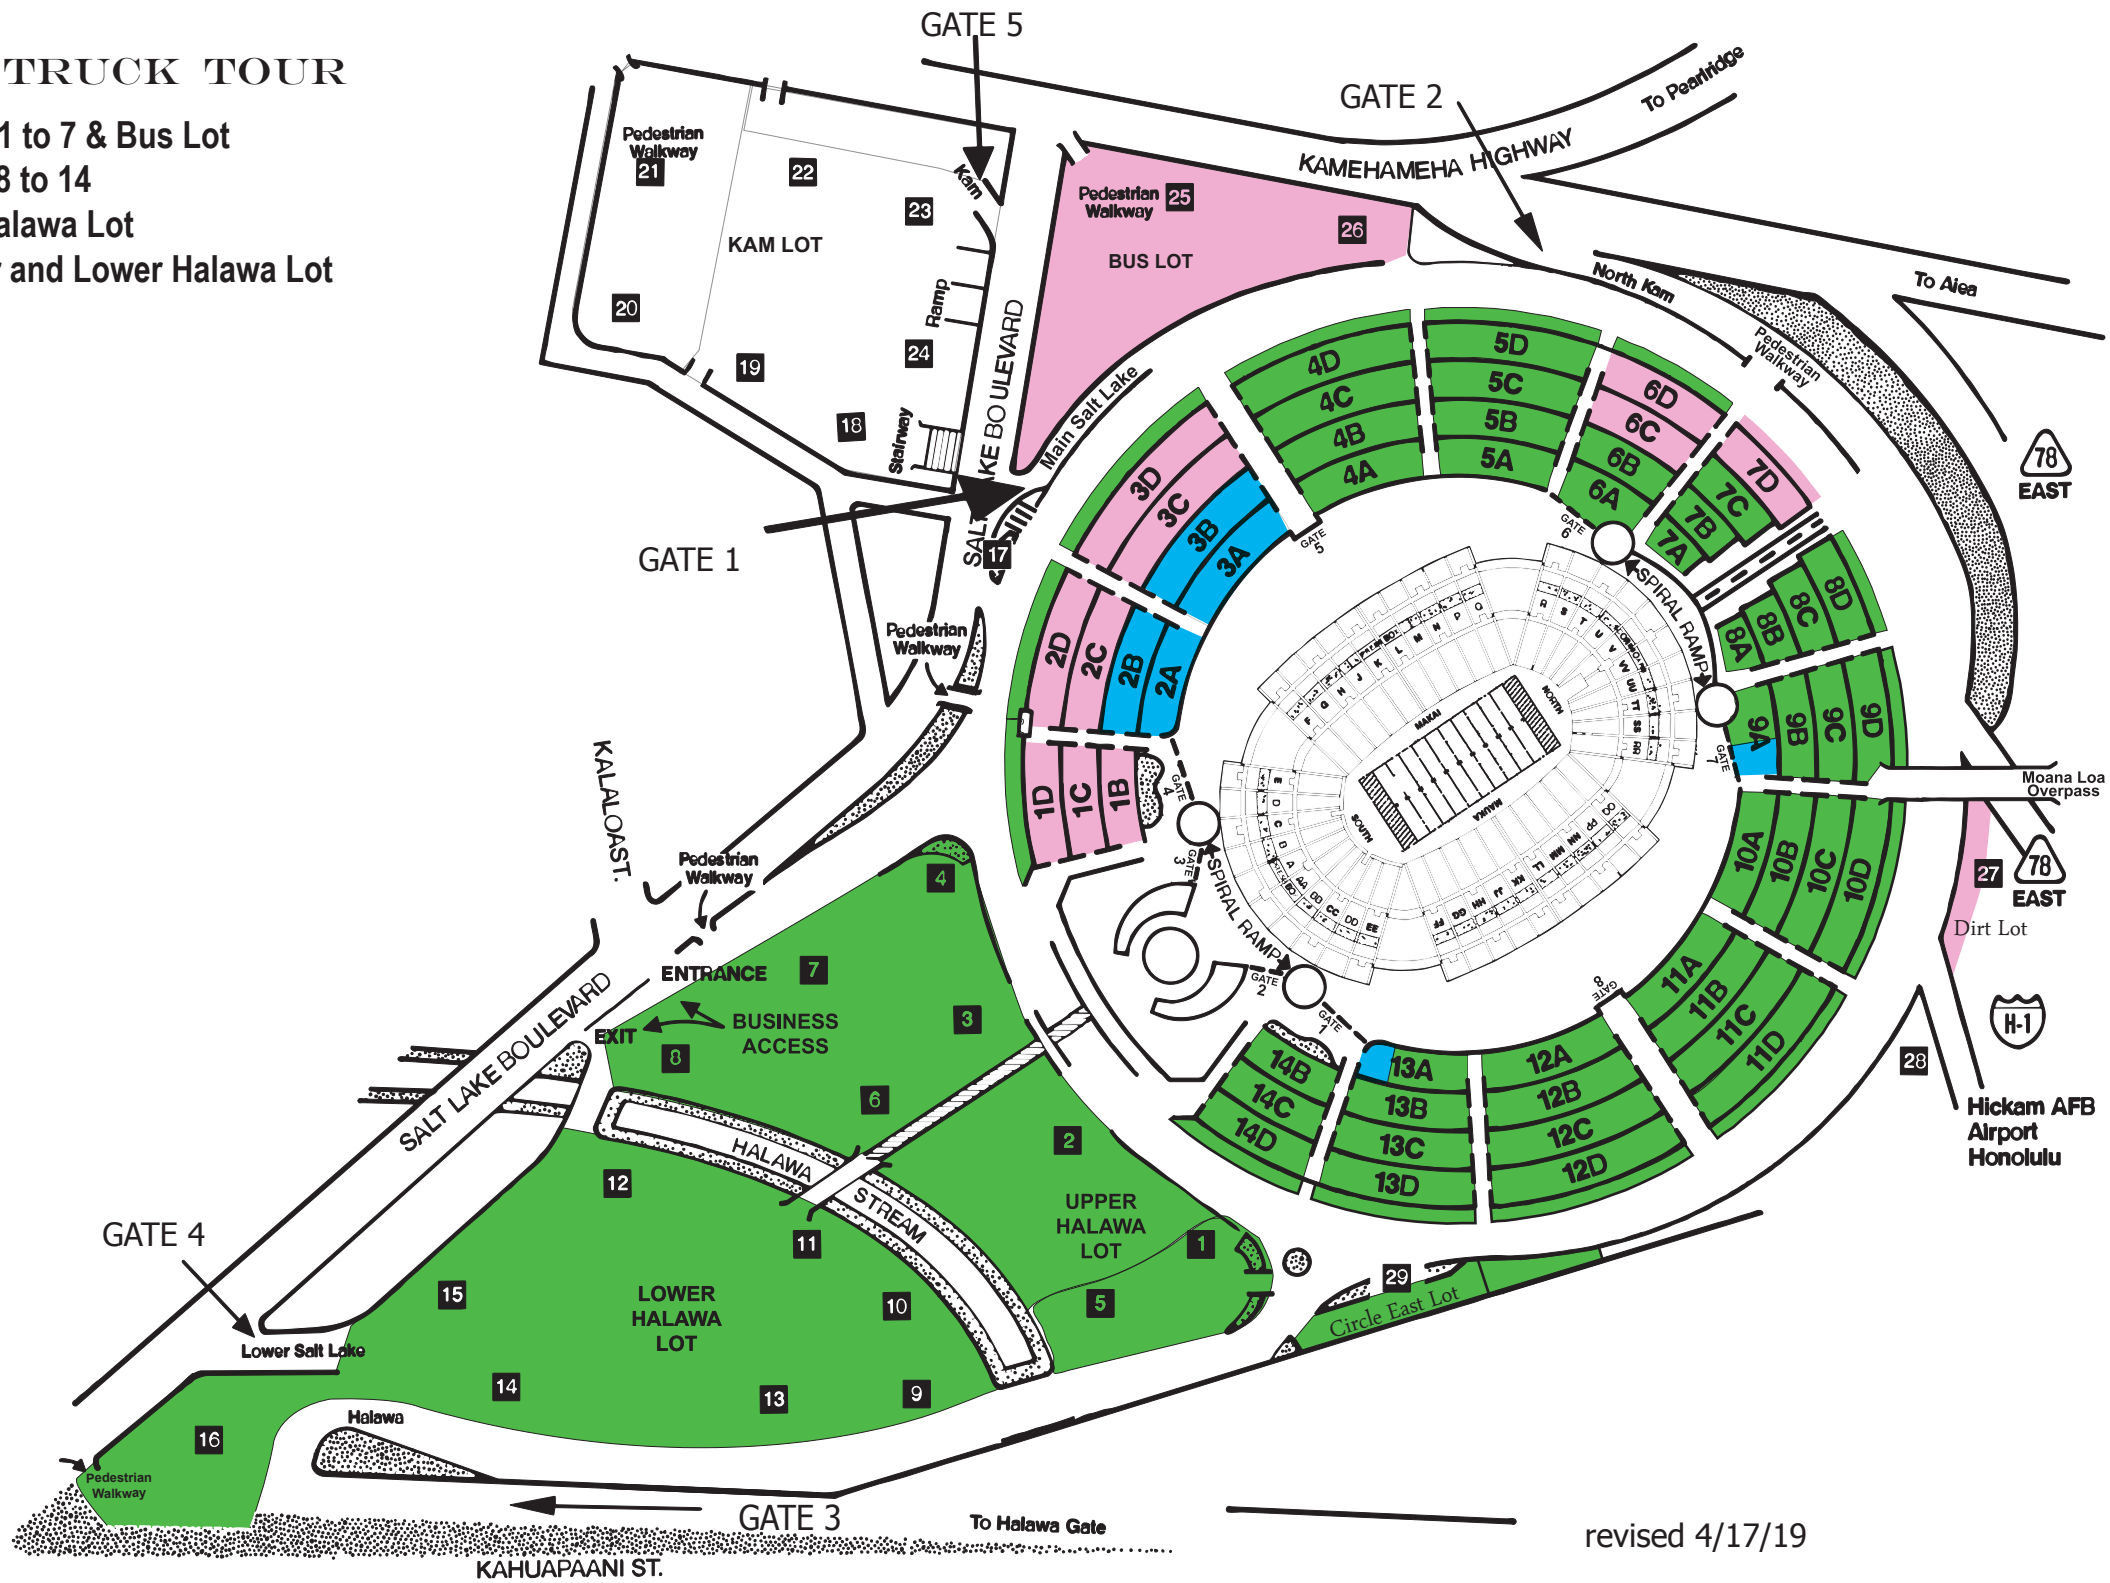

# 2019 MONSTER X TRUCK TOUR

- Gate 1 Access Section 1 to 7 & Bus Lot
- Gate 2 Access Section 8 to 14
- Gate 3 Access Upper Halawa Lot
- Gate 4 Access to Upper and Lower Halawa Lot

- Reserved Parking
- Public Parking
- ADA Parking

revised 4/17/19