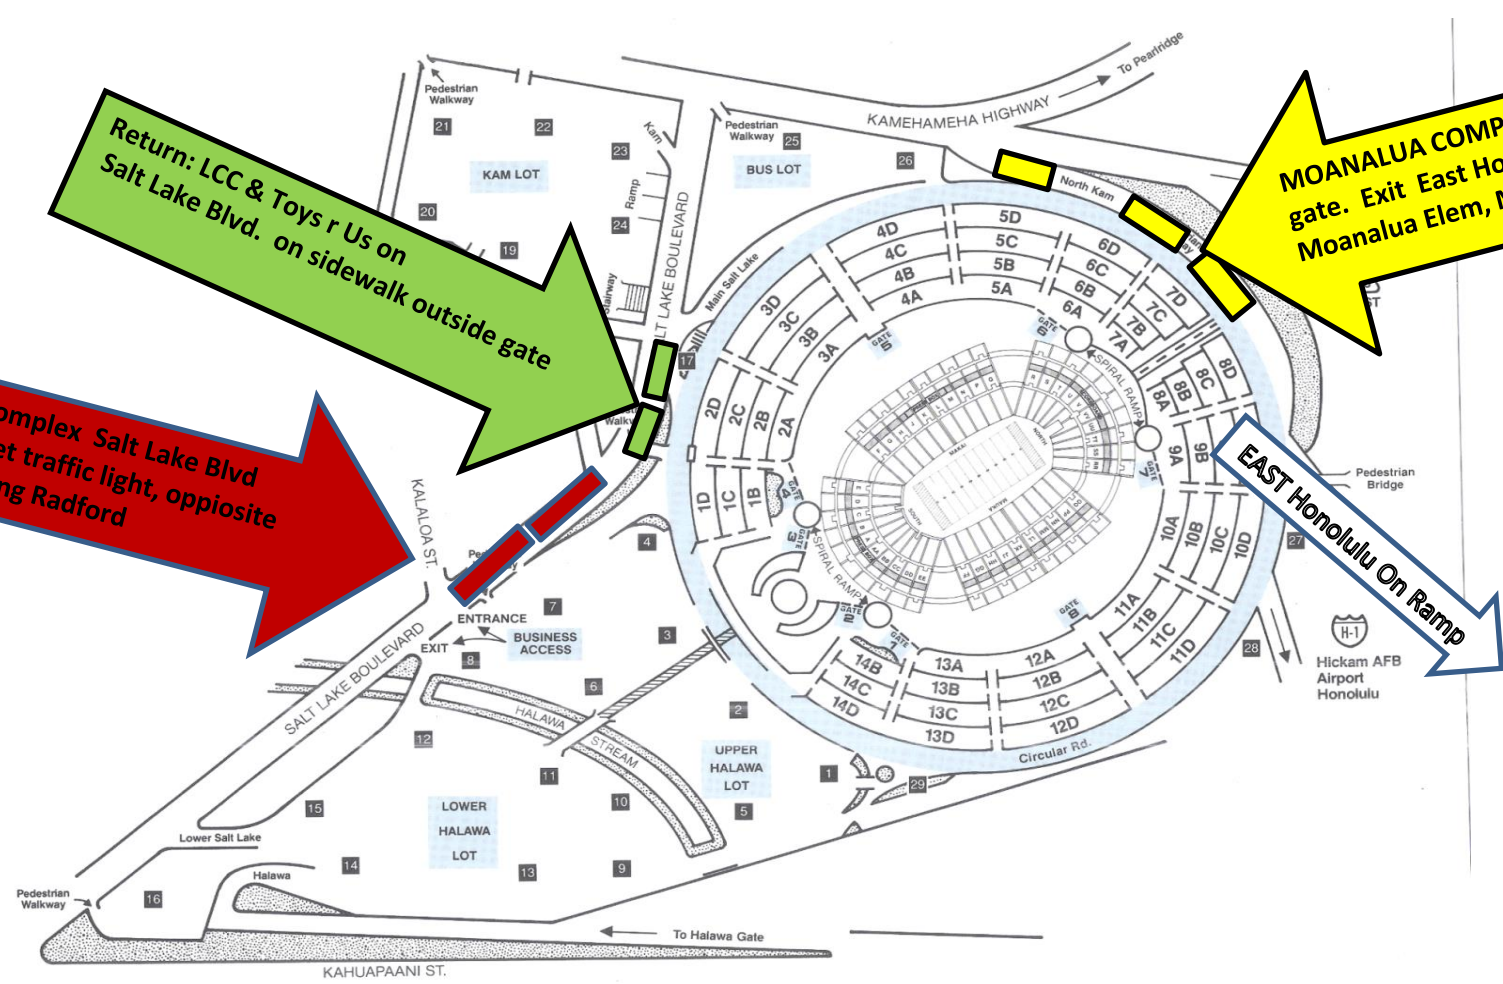

RADFORD COMPLEX:
Aliamanu Elem, Middle, and Radford HS

Return: Radford Complex Salt Lake Blvd
before Kalaloa Street traffic light, opposite
side of Stadium, facing Radford

Return: LCC & Toys r Us on
Salt Lake Blvd. on sidewalk outside gate

MOANALUA COMPLEX: Stage on North Kam
gate. Exit East Honolulu ramp
Moanalua Elem, Middle, High School

EAST Honolulu On Ramp