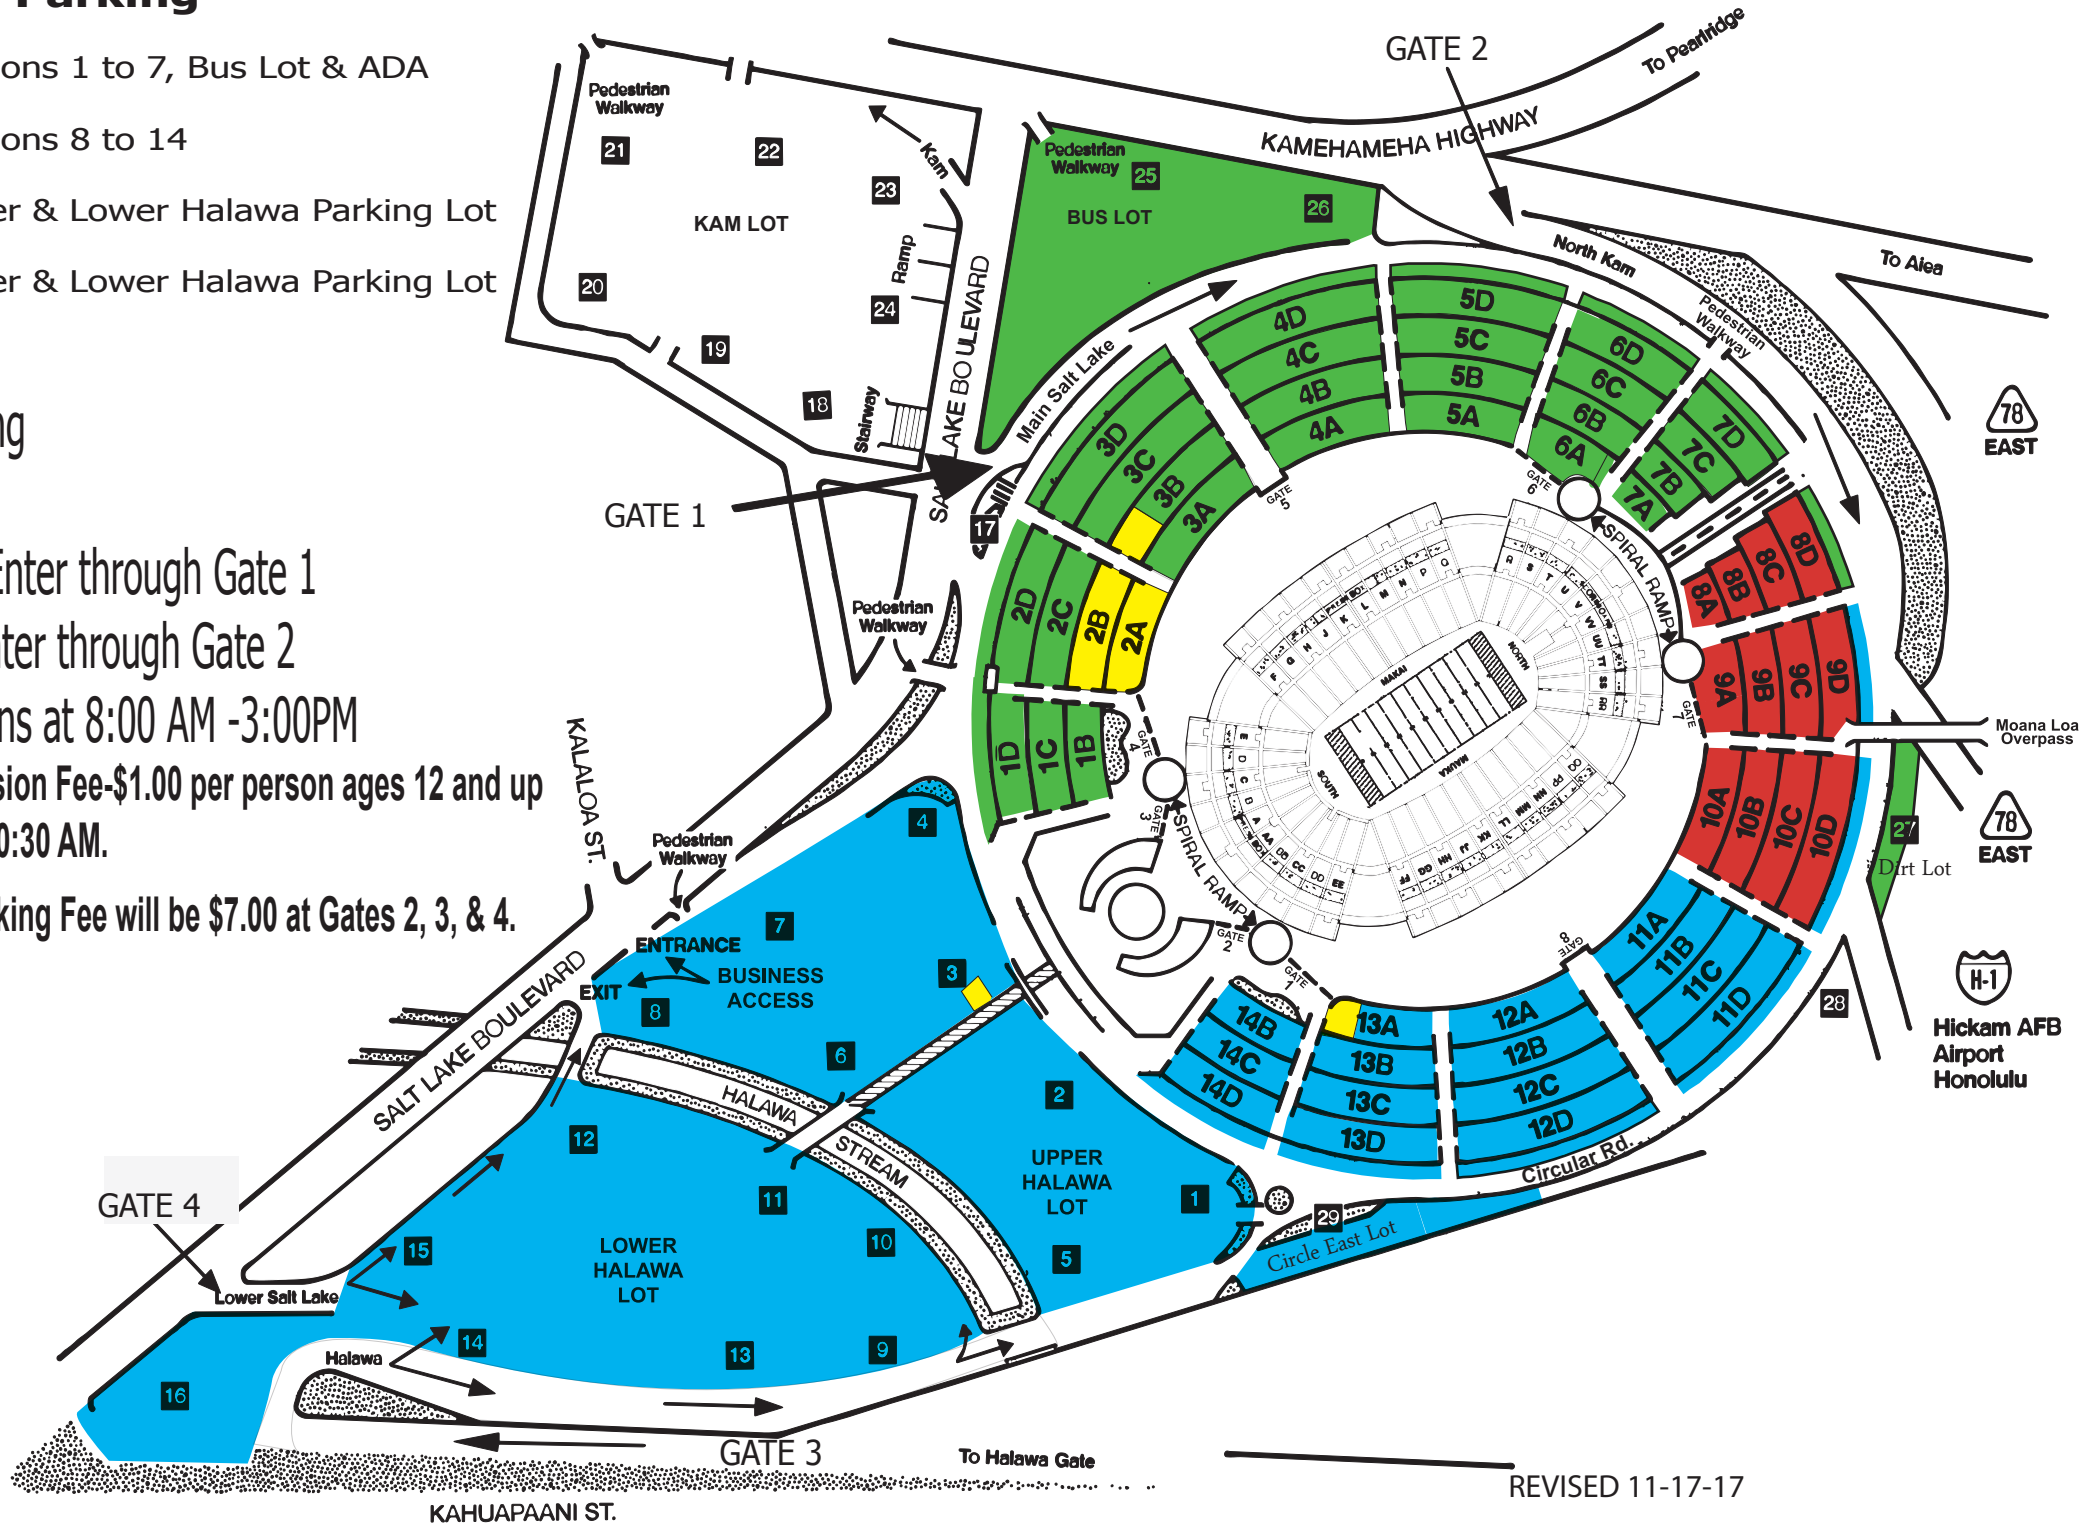

# 2017 Hawaii Bowl Parking

- Gate 1 Access to Sections 1 to 7, Bus Lot & ADA
- Gate 2 Access to Sections 8 to 14
- Gate 3 Access to Upper & Lower Halawa Parking Lot
- Gate 4 Access to Upper & Lower Halawa Parking Lot

- Reserved Parking
  - Public Parking
  - ADA Parking - Enter through Gate 1
  - Swap Meet - Enter through Gate 2
- Swap Meet opens at 8:00 AM -3:00PM  
 Swap Meet Admission Fee-\$1.00 per person ages 12 and up from 8:00 AM to 10:30 AM.  
 After 10:30AM Parking Fee will be \$7.00 at Gates 2, 3, & 4.