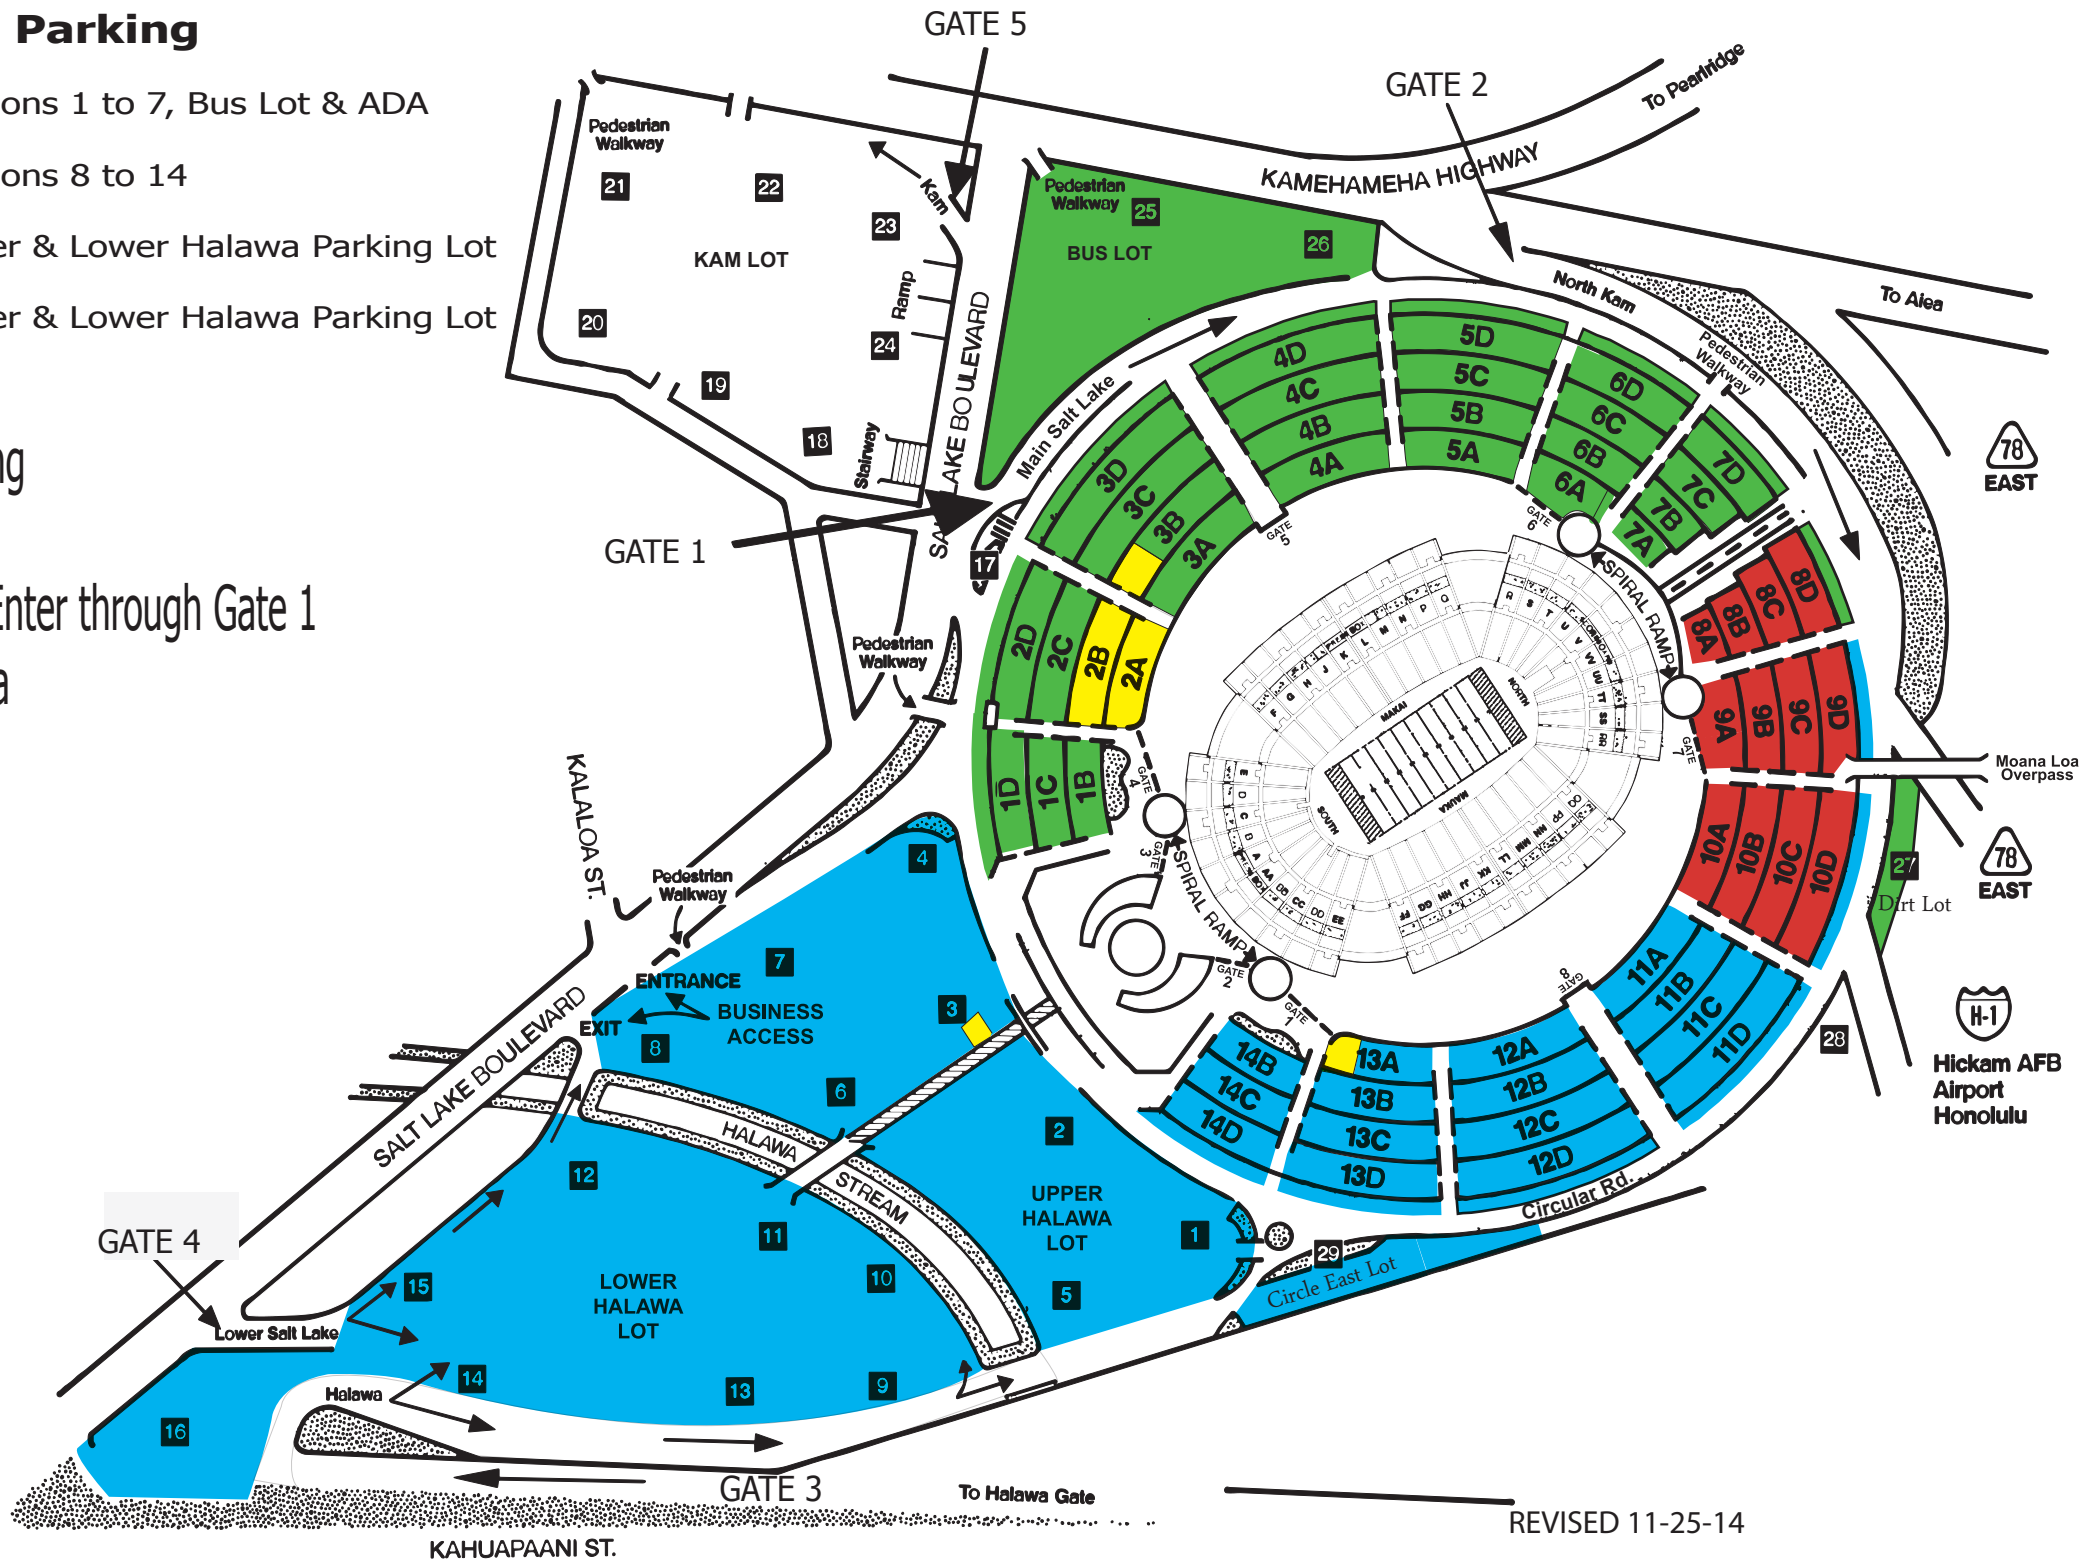

2014 Hawaii Bowl Parking

- Gate 1 Access to Sections 1 to 7, Bus Lot & ADA
- Gate 2 Access to Sections 8 to 14
- Gate 3 Access to Upper & Lower Halawa Parking Lot
- Gate 4 Access to Upper & Lower Halawa Parking Lot

- Reserved Parking
- Public Parking
- ADA Parking - Enter through Gate 1
- Swap Meet Area

REVISED 11-25-14